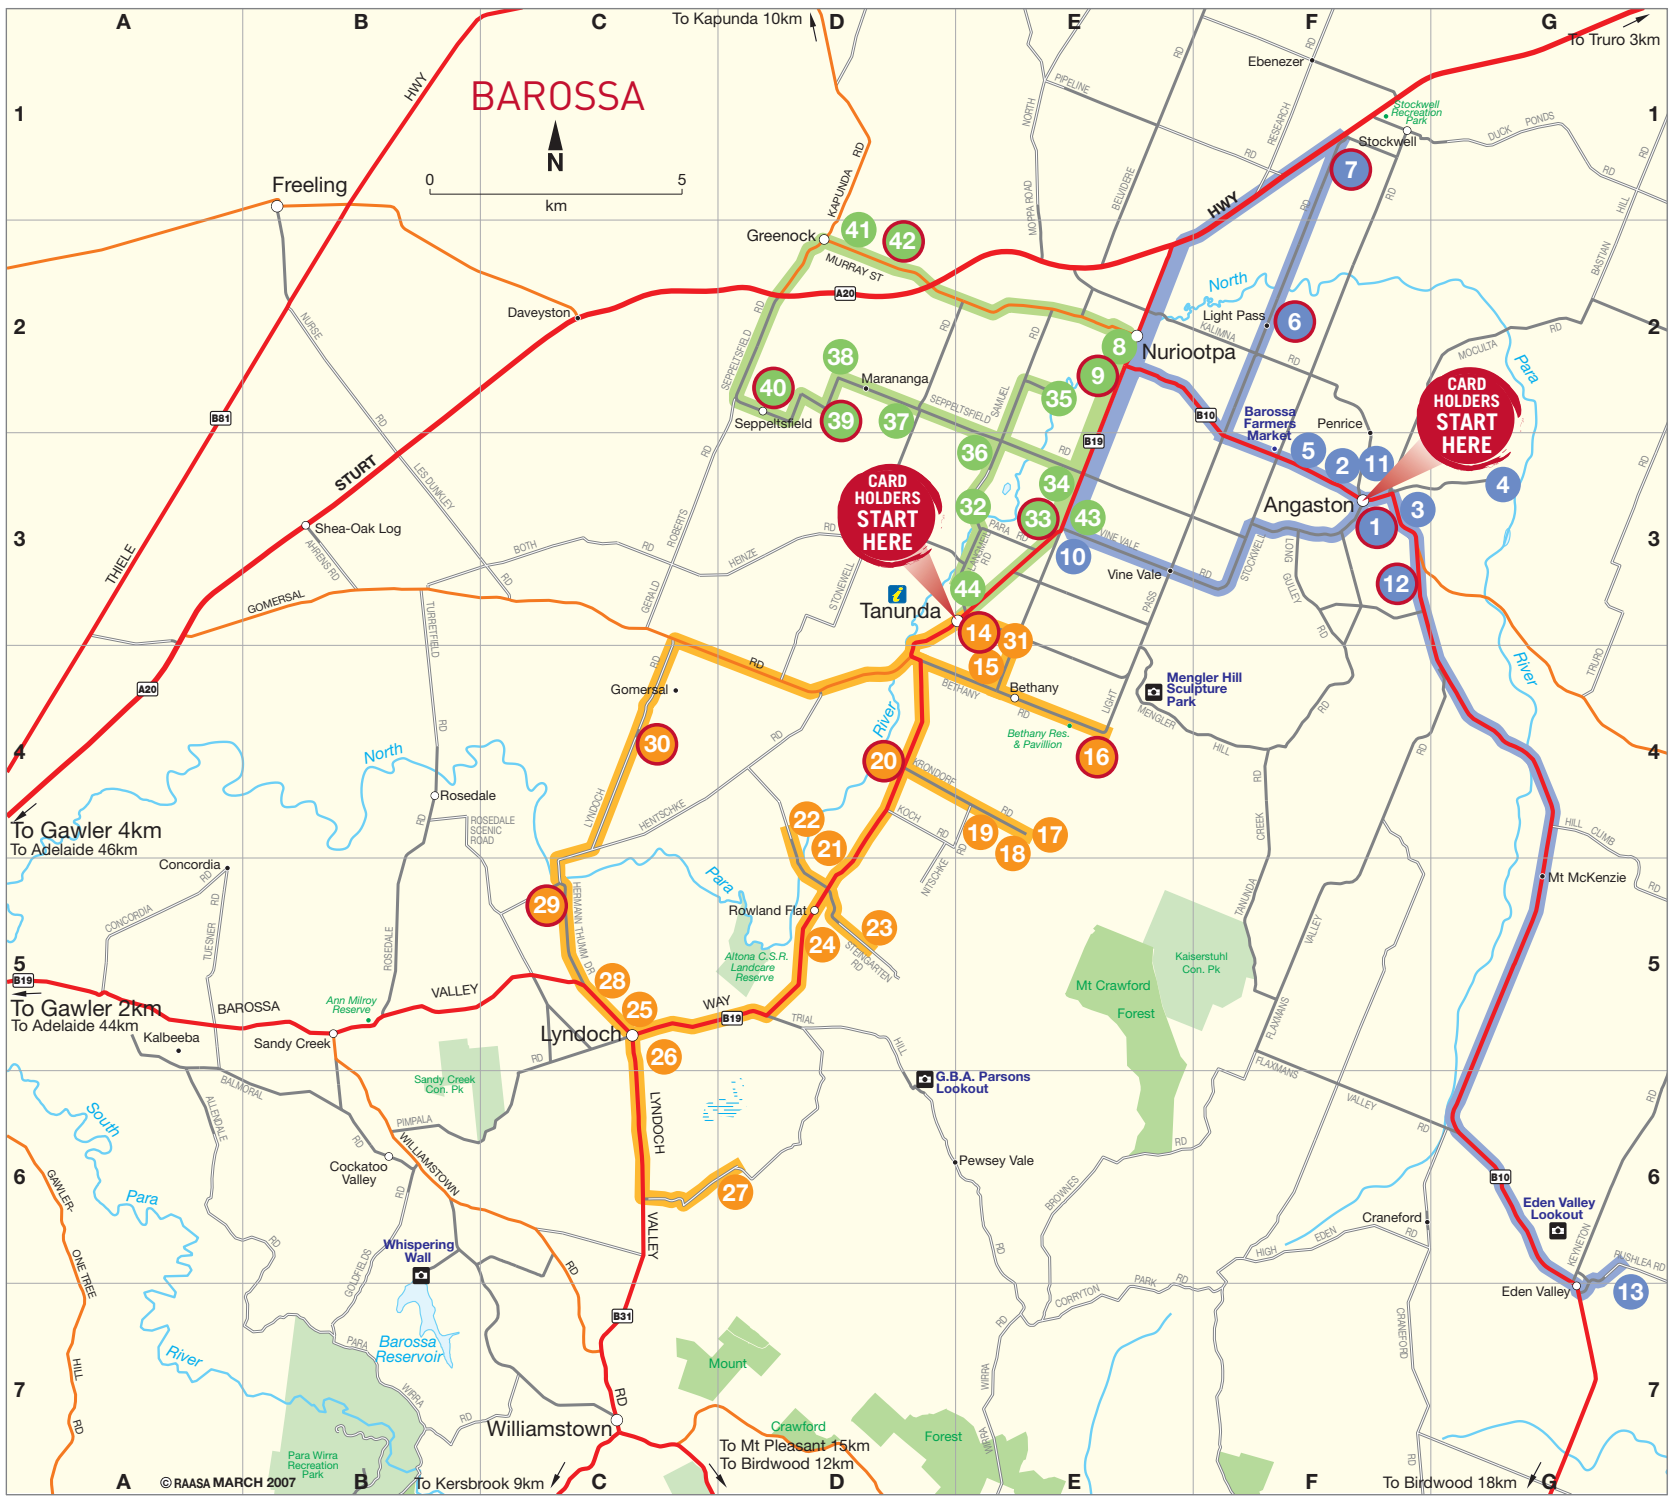

BAROSSA

CARD HOLDERS START HERE

CARD HOLDERS START HERE

To Gawler 4km
To Adelaide 46km

To Gawler 2km
To Adelaide 44km

To Mt Pleasant 15km
To Birdwood 12km

To Birdwood 18km