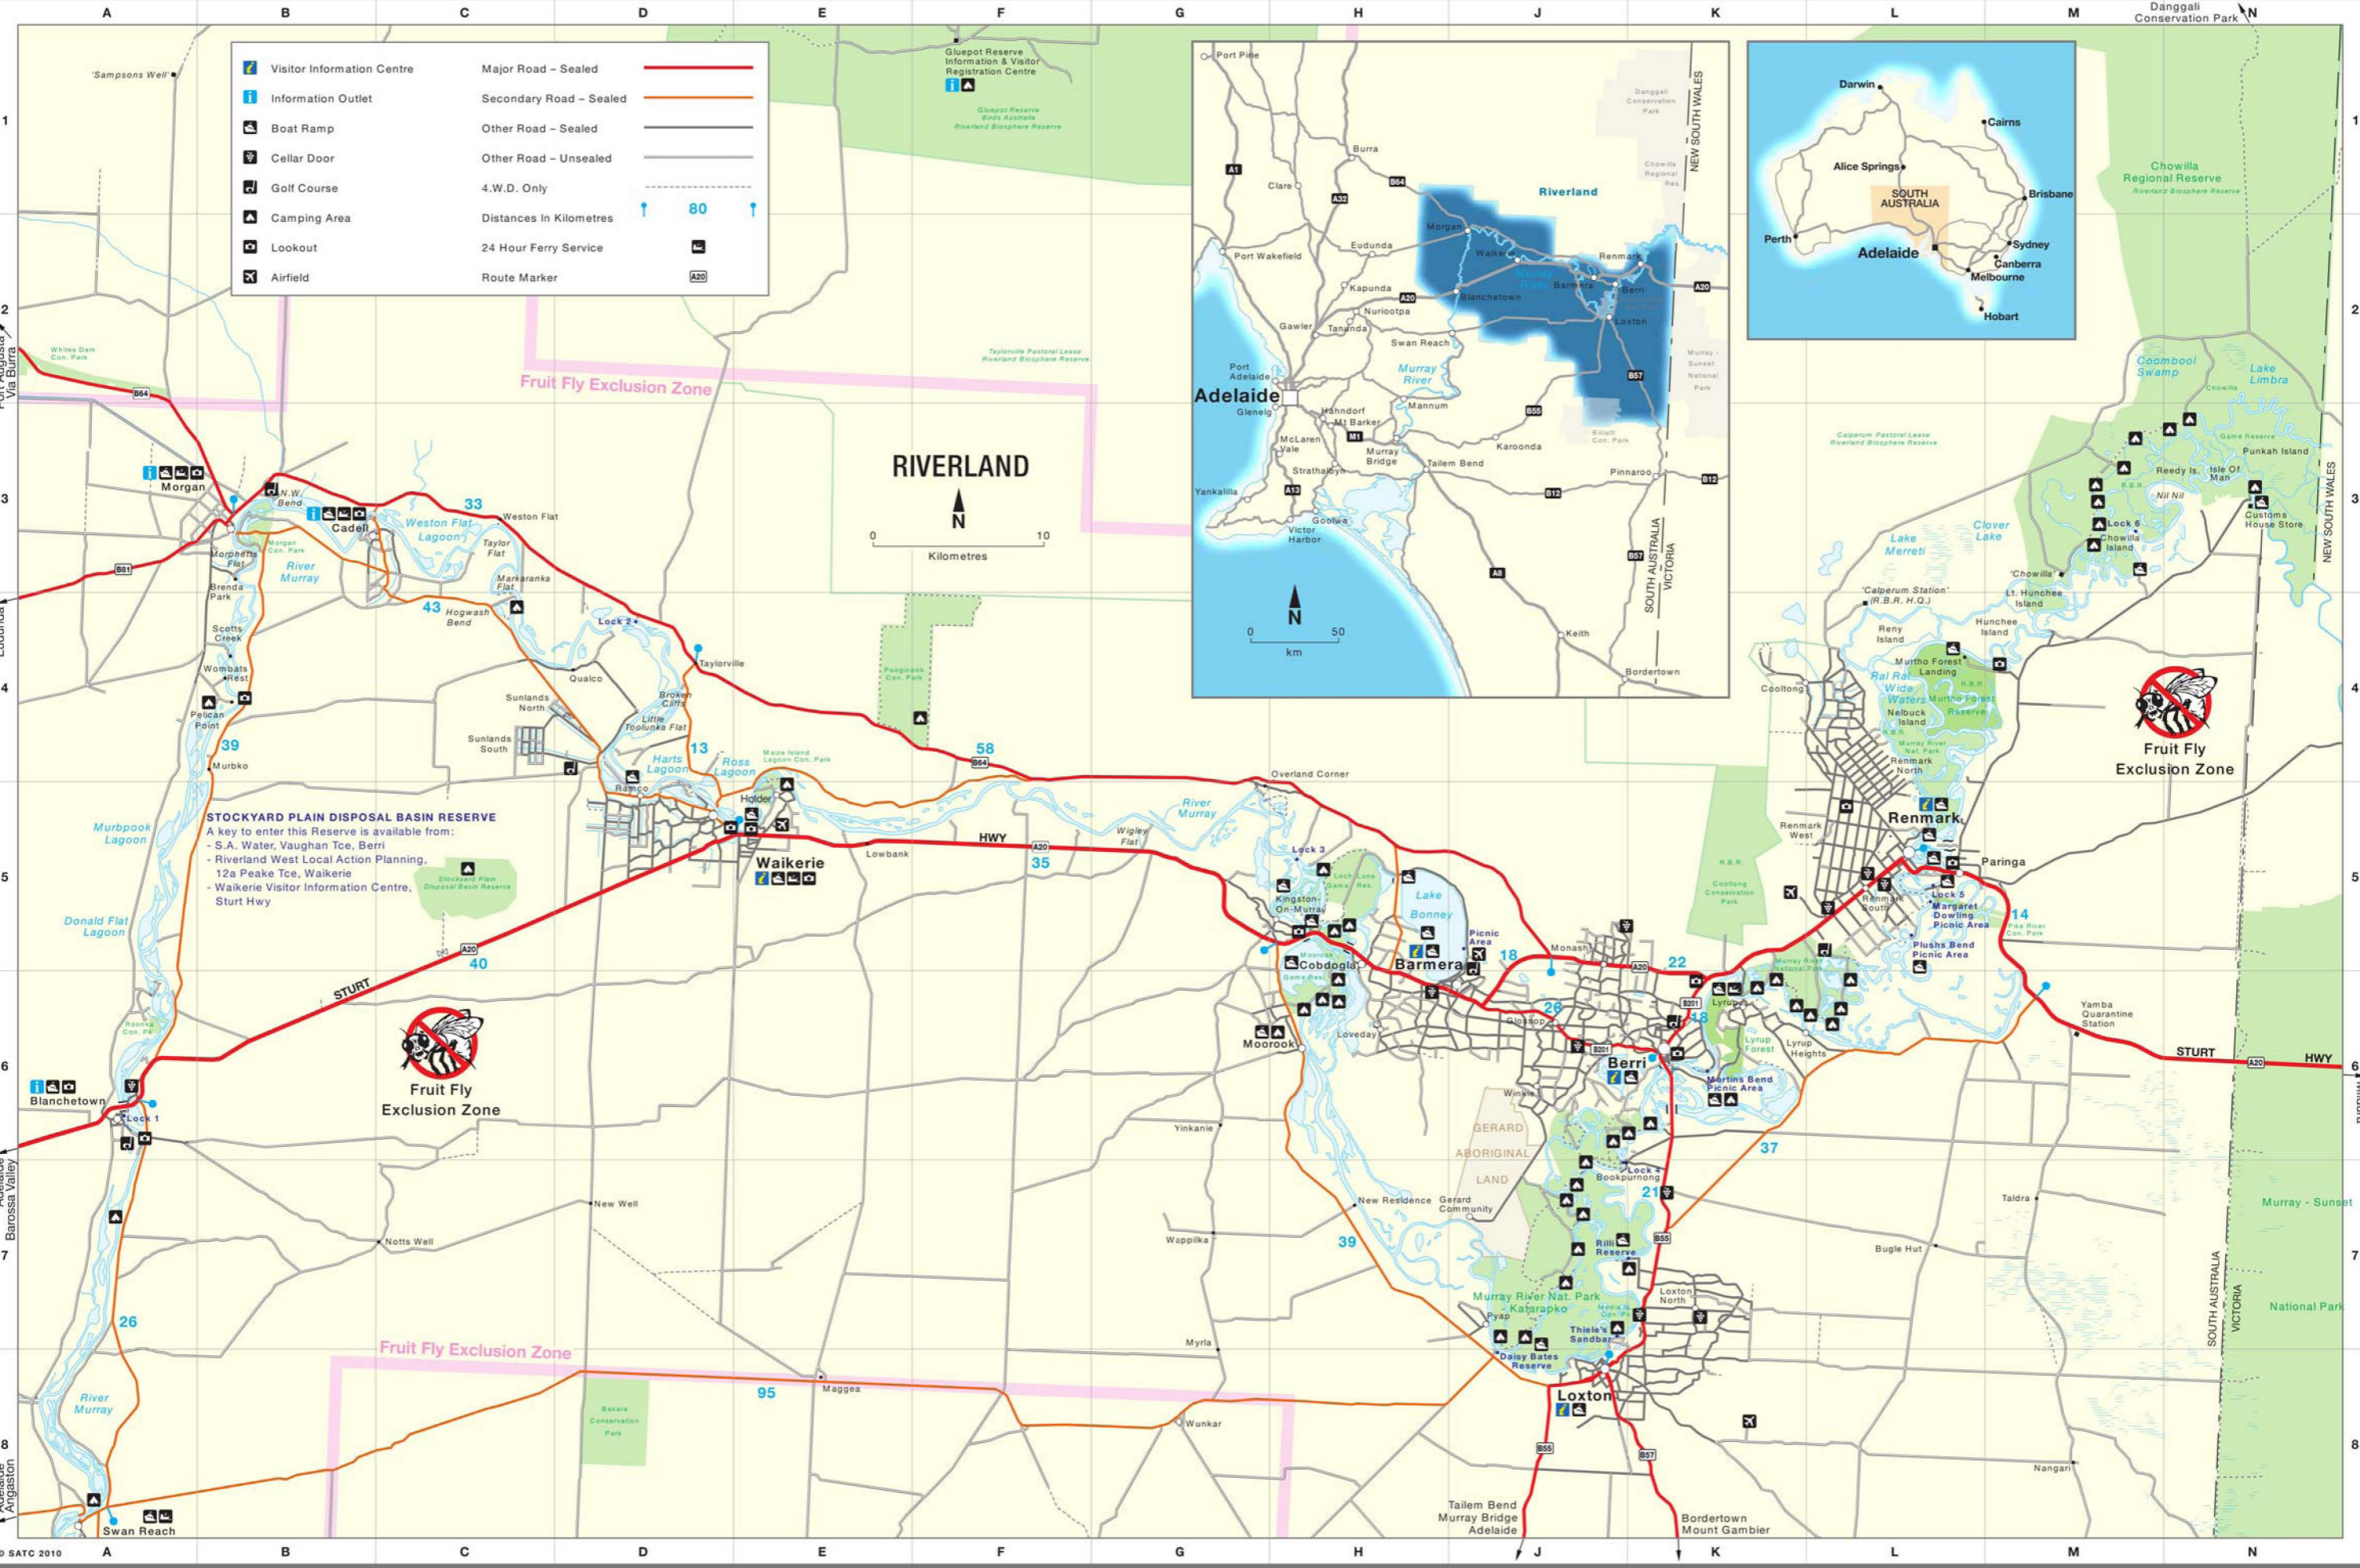

|  |                            |  |                         |
|--|----------------------------|--|-------------------------|
|  | Visitor Information Centre |  | Major Road - Sealed     |
|  | Information Outlet         |  | Secondary Road - Sealed |
|  | Boat Ramp                  |  | Other Road - Sealed     |
|  | Cellar Door                |  | Other Road - Unsealed   |
|  | Golf Course                |  | 4.W.D. Only             |
|  | Camping Area               |  | Distances In Kilometres |
|  | Lookout                    |  | 24 Hour Ferry Service   |
|  | Airfield                   |  | Route Marker            |

# RIVERLAND

Fruit Fly Exclusion Zone

**STOCKYARD PLAIN DISPOSAL BASIN RESERVE**  
 A key to enter this Reserve is available from:  
 - S.A. Water, Vaughan Tce, Berri  
 - Riverland West Local Action Planning,  
 12a Peake Tce, Waikerie  
 - Waikerie Visitor Information Centre,  
 Sturt Hwy